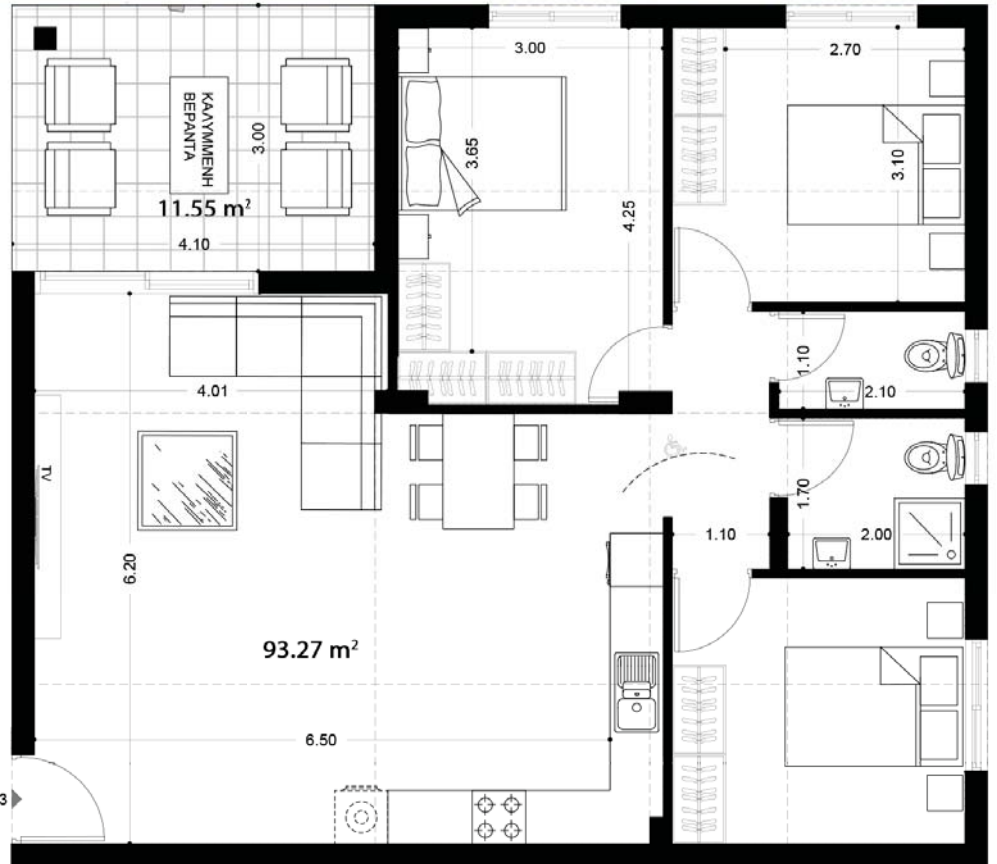

# Flat B303

105 m<sup>2</sup>

3

1

1

4 m<sup>2</sup>  
Storage Room

A  
Photovoltaic-3kw

Flat B303