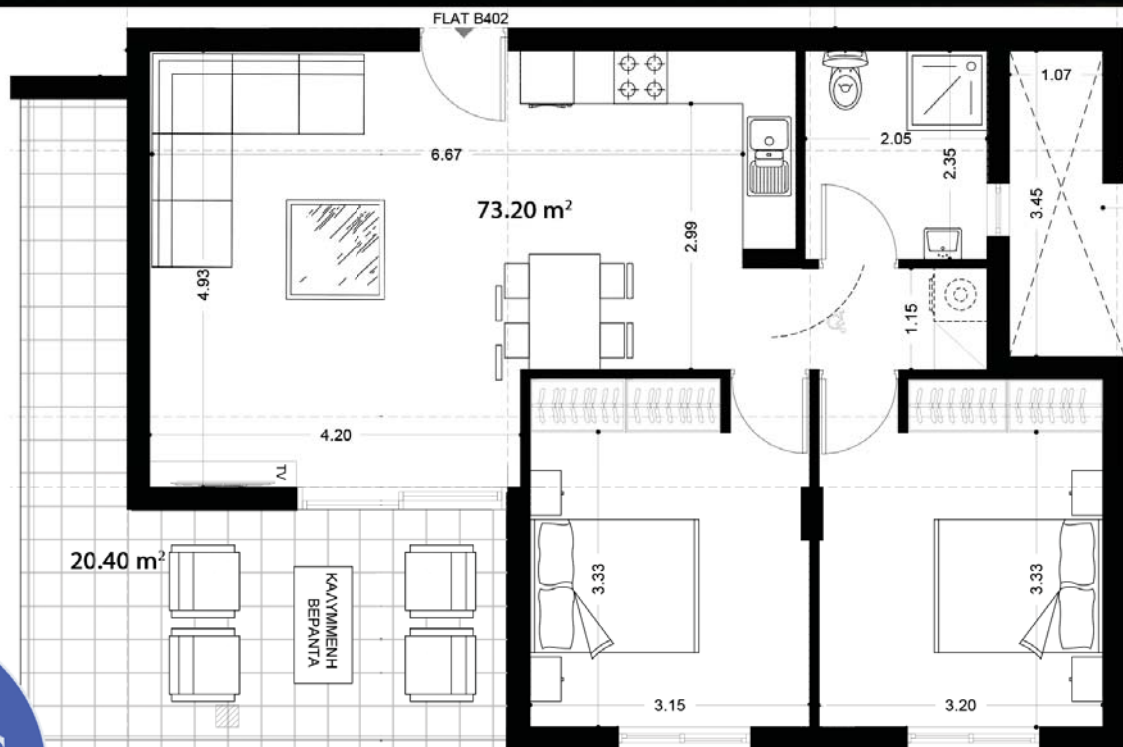

Flat B402

- 93 m²
- 2
- 1
- 1
- 4 m² Storage Room
- A Photovoltaic-2kw

Flat B402

ΣΥΓΚΡΟΤΗΜΑ ΠΟΛΥΚΑΤΟΙΚΙΩΝ
ΑΓΙΟΣ ΕΛΕΥΘΕΡΙΟΣ / ΛΑΤΣΙΑ