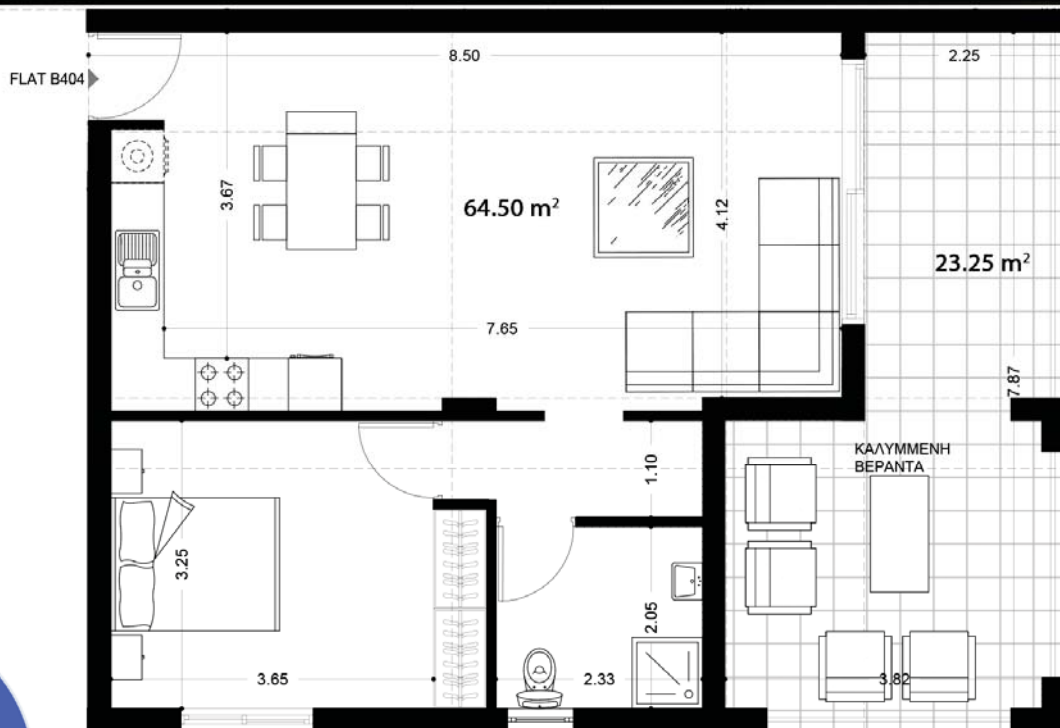

Flat B404

87 m<sup>2</sup>

1

1

1

4 m<sup>2</sup>  
Storage Room

A  
Photovoltaic-2kw

Flat B404