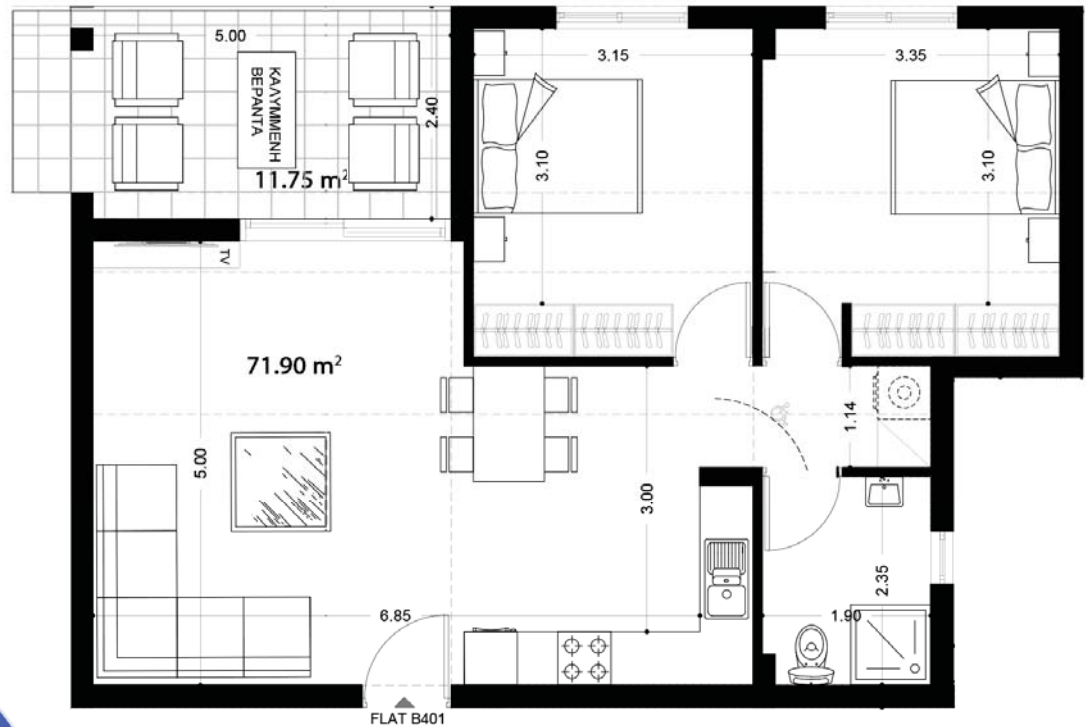

## Flat B401

-  83 m<sup>2</sup>
-  2
-  1
-  1
-  4 m<sup>2</sup> Storage Room
-  A Photovoltaic-3kw